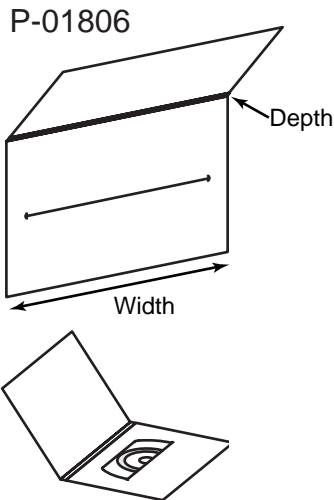

MCD-2

MINI CD