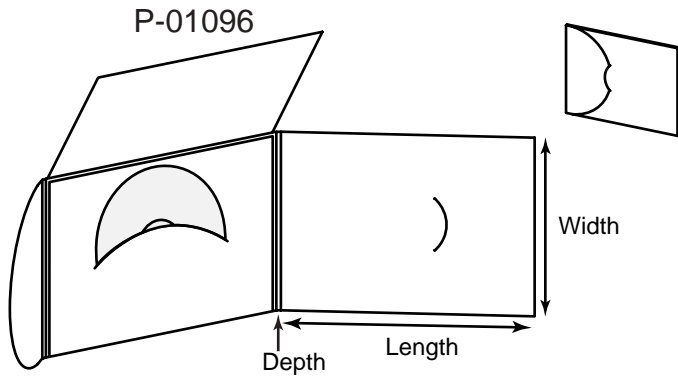

MCD-8

MINI CD

Product Type: Mini CD Mailer's and Holder

Die #   Length x Width x Depth   Description

Die #	Length x Width x Depth	Description
P-01096	5-1/4 x 4 x 1/8	Folded mini CD mailer with wrap around tuck flap; 0398
P-01432	5-1/4 x 4 x 1/8	Mini CD mailer has slit for mini CD and outer panel that tucks for mailing; 0466
P-01103	5 x 5 x 1/8	Mini CD zip strip mailer; 0399
P-01062	5-1/8 x 8-9/16 x 1/8	Standard mini CD mailer with diagonal pocket and wrap around tuck flap- alternative option to hold shaped CD of 4-1/8" in width; B-329-JF
P-01069	5-3/4 x 5-3/4	Single mini CD holder with detachable business reply card; 0390