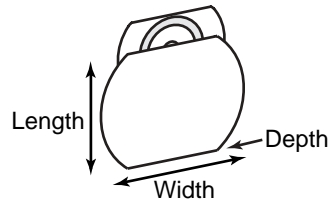

Die# B-177-JF & 0253