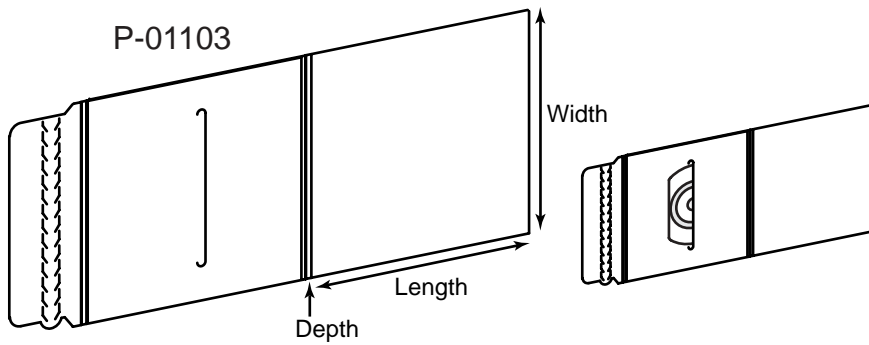

MCD-8

MINI CD

Product Type: Mini CD Mailer's and Holder

Die #   Length x Width x Depth   Description

Die #	Length x Width x Depth	Description
P-01096	5-1/4 x 4 x 1/8	Folded mini CD mailer with wrap around tuck flap; 0398
P-01432	5-1/4 x 4 x 1/8	Mini CD mailer has slit for mini CD and outer panel that tucks for mailing; 0466
P-01103	5 x 5 x 1/8	Mini CD zip strip mailer; 0399
P-01062	5-1/8 x 8-9/16 x 1/8	Standard mini CD mailer with diagonal pocket and wrap around tuck flap- alternative option to hold shaped CD of 4-1/8" in width; B-329-JF
P-01069	5-3/4 x 5-3/4	Single mini CD holder with detachable business reply card; 0390