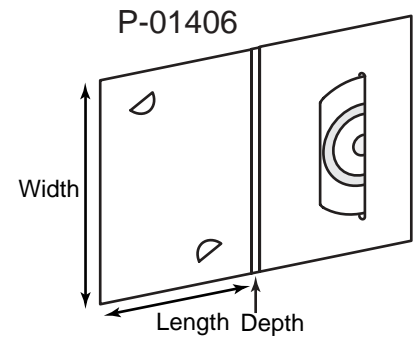

Product Type: Mini CD Holders

Die # Length x Width x Depth Description

Die #	Length x Width x Depth	Description
P-01317	5 x 3-1/2	Mini CD holder with pocket holds 1 mini CD; 0431
P-01108	5-1/16 x 3-1/2	Mini CD holder with pocket holds 1 mini CD; 0518, B-006JF
P-01585	3-3/8 x 2-3/8	Mini CD Sleeve with thumb notch; 0523
0263	4-13/16 x 4-1/4 x 1/8	Mini CD holder with "S" curves, left and right pocket options, business card slots and wrap around tuck flap
P-01110	3-1/2 x 5 x 3/16	Book style mini CD holder with "S" curves; 0258, B-008-JF
P-01109	3-1/16 x 4-9/16 x 1/8	Mini CD holder with pocket on right; reinforced panel on left with business card slots; 0261, B-007-JF
P-01111	2-13/16 x 3-7/16 x 1/8	Mini CD holder with pocket on right; angle pocket on left and wrap around tuck flap; 0558, B-009-JF
0241	5-13/16 x 5-13/16 x 3/16	Wallet style mini CD holder with business card slots

P-02574 & P-01530

MCD-5

P-01586

Product Type: Mini CD Holders

Die # Length x Width x Depth Description

Die #	Length x Width x Depth	Description
P-02574	3-3/8 x 2-1/2	Mini CD sleeve with finger notches; holds 40MB mini CD 0248
P-01530	3-3/8 x 2-5/8	Mini CD sleeve with finger notches; 0342, B-653-JF
P-01675	3-3/16 x 2-7/16	Mini CD sleeve with finger notches; 0240, B-768-JF
P-01918	3-5/16 x 2-11/16	Mini CD sleeve with finger notches; 0335, 0615, B-773
P-01083	3-3/16 x 2-13/16	Mini CD sleeve with finger notches; 0394
P-01115	5-1/8 x 5 x 1/8	Mini CD holder; B-013-JF
0239	3-1/2 x 5 x 3/16	Mini CD holder
P-01586	6 x 6 x 1/8	Mini CD holder with window; 0341, B-142
P-01193	5-3/16 x 5-1/16 x 1/4	Mini CD and regular sized CD holder; B-068-JF
P-01406	3-1/2 x 5 x 3/16	Mini CD holder with business card slots; 0324, B-139-JF
P-01141	3-1/2 x 5	Mini CD sleeve with fold over flap; B-138