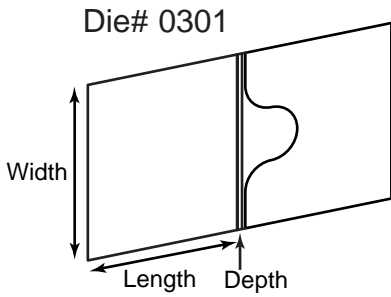

MCD-6

Die# B-177-JF & 0253

Product Type: Mini CD Holders

Die #   Length x Width x Depth   Description

Die #	Length x Width x Depth	Description
P-01328	3-1/2 x 5	Mini CD holder with vertical CD slot; 0278
0277	8 x 4-1/2	Mini CD hanger
P-02245	5-3/4 x 5-3/4 x 1/8	Book style mini CD holder with "S" curves and business card slots; 0302, I-169-JF
0301	2-7/8 x 3-5/16 x 1/8	Mini CD holder with thumb slot
P-01346	4 x 6 x 1/4	3 panel mini CD mailer holds 3 mini CDs; B-126
B-177-JF	2-1/2 x 3-3/16 x 1/16	Mini CD sleeve
0253	2-1/2 x 3-3/16 x 1/16	Mini CD sleeve
P-01500	3-1/2 x 5	Mini CD holder with single mini CD pocket, reinforced panel and business card slots; 0318, B-486-JF
P-01549	3-1/2 x 5 x 3/16	Mini CD Wallet with BC-5 slits; 0502, B-252-JF
P-01005	3-5/16 x 2-13/16	Mini CD Sleeve; 0371