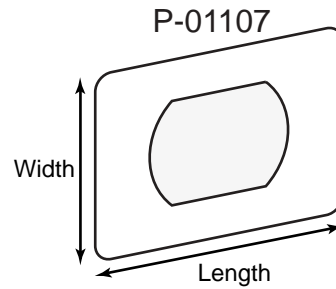

MCD-2

MINI CD

P-01962 & Die# 0251

Die# I-360-JF

P-02249

P-01258

Product Type: Mini CD Holders

Die #	Length x Width x Depth	Description
I-323	8-1/2 x 6	Blister card holds 1 mini CD holder --use with die I-322
P-01142	3-15/16 x 5-1/4 x 1/8	Mini CD Wallet with 1/2" shorter flap; 0405
P-01806	3-1/2 x 5 x 3/16	Wallet style mini CD holder with 3-3/4" slit; 0270, B-674
P-01962	3 x 4-1/2	Wallet style mini CD holder; I-420-JF, 0244
0251	3-1/2 x 5	Wallet style mini CD holder
I-360-JF	5-5/8 x 8-9/16 x 1/8	Mailer with literature pocket holds 3 mini CDs
P-02249	5-3/4 x 5-3/4 x 3/16	Holds single mini CD in plastic sleeve; 0309, I-411-JF
P-01258	5-3/4 x 5-3/4 x 3/16	Single mini CD holder; B-100-JF

Product Type: Mini CD Holders

Die #	Length x Width x Depth	Description
0290	8-9/16 x 5-5/8 x 1/8	Single mini CD mailer with literature pocket on left panel and wrap around tuck flap
P-01389	5-5/8 x 4-15/16 x 5/16	Expanding picture card & mini CD holder; B-428
P-01418	3-1/2 x 5 x 3/16	Wallet with perforated business reply card 3-7/16" x 4-15/16"; 0460, B-661
P-01106	5-1/8 x 5 x 1/8	Mini CD holder with "S" curves; 0368, B-003-JF, B-692
P-01107	5-3/4 x 4-1/4	Mini CD card; B-005-JF
P-01073	2-11/16 x 3-9/16	Mini CD envelope; 0391, B-004-JF
0238	5-1/4 x 5-1/4	Wallet style mini CD holder with business card slots; rubber dot holds mini CD