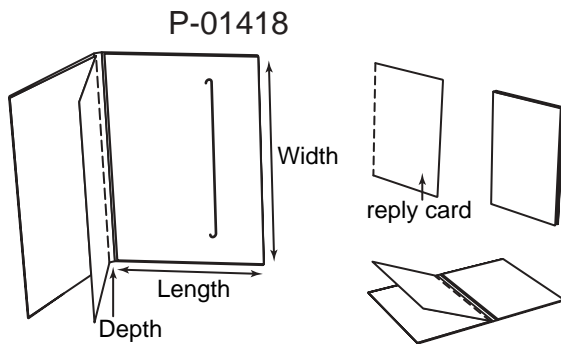

MCD-2

MINI CD

P-01962 & Die# 0251

Die# I-360-JF

P-02249

P-01258

Product Type: Mini CD Holders

Die #	Length x Width x Depth	Description
I-323	8-1/2 x 6	Blister card holds 1 mini CD holder --use with die I-322
P-01142	3-15/16 x 5-1/4 x 1/8	Mini CD Wallet with 1/2" shorter flap; 0405
P-01806	3-1/2 x 5 x 3/16	Wallet style mini CD holder with 3-3/4" slit; 0270, B-674
P-01962	3 x 4-1/2	Wallet style mini CD holder; I-420-JF, 0244
0251	3-1/2 x 5	Wallet style mini CD holder
I-360-JF	5-5/8 x 8-9/16 x 1/8	Mailer with literature pocket holds 3 mini CDs
P-02249	5-3/4 x 5-3/4 x 3/16	Holds single mini CD in plastic sleeve; 0309, I-411-JF
P-01258	5-3/4 x 5-3/4 x 3/16	Single mini CD holder; B-100-JF

Product Type: Mini CD Holders

Die #	Length x Width x Depth	Description
0290	8-9/16 x 5-5/8 x 1/8	Single mini CD mailer with literature pocket on left panel and wrap around tuck flap
P-01389	5-5/8 x 4-15/16 x 5/16	Expanding picture card & mini CD holder; B-428
P-01418	3-1/2 x 5 x 3/16	Wallet with perforated business reply card 3-7/16" x 4-15/16"; 0460, B-661
P-01106	5-1/8 x 5 x 1/8	Mini CD holder with "S" curves; 0368, B-003-JF, B-692
P-01107	5-3/4 x 4-1/4	Mini CD card; B-005-JF
P-01073	2-11/16 x 3-9/16	Mini CD envelope; 0391, B-004-JF
0238	5-1/4 x 5-1/4	Wallet style mini CD holder with business card slots; rubber dot holds mini CD