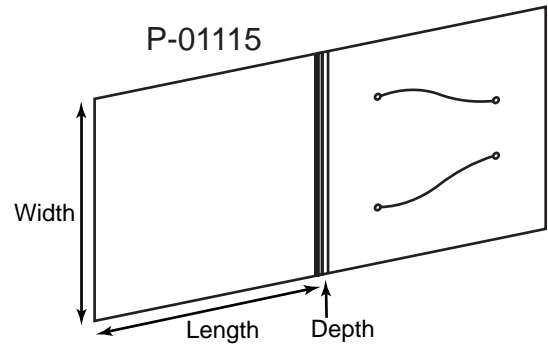

P-02574 & P-01530

MCD-5