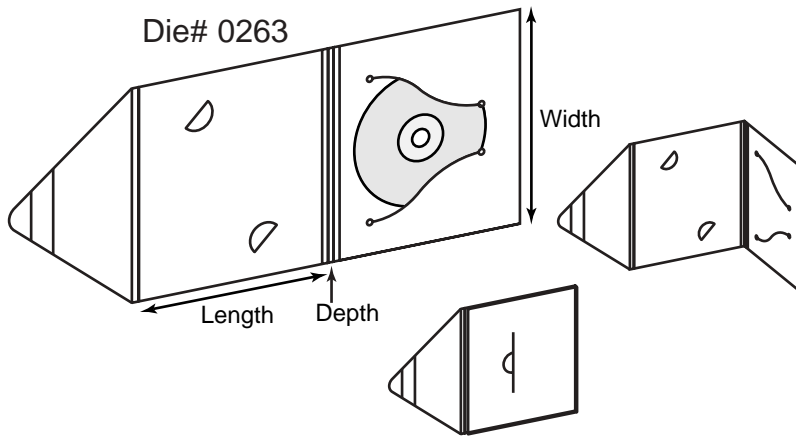

MCD-4

P-01317 & P-01108

P-01585

P-01110

Die# 0263

P-01109

P-01111

Die# 0241

Product Type: Mini CD Holders

Die #   Length x Width x Depth   Description

Die #	Length x Width x Depth	Description
P-01317	5 x 3-1/2	Mini CD holder with pocket holds 1 mini CD; 0431
P-01108	5-1/16 x 3-1/2	Mini CD holder with pocket holds 1 mini CD; 0518, B-006JF
P-01585	3-3/8 x 2-3/8	Mini CD Sleeve with thumb notch; 0523
0263	4-13/16 x 4-1/4 x 1/8	Mini CD holder with "S" curves, left and right pocket options, business card slots and wrap around tuck flap
P-01110	3-1/2 x 5 x 3/16	Book style mini CD holder with "S" curves; 0258, B-008-JF
P-01109	3-1/16 x 4-9/16 x 1/8	Mini CD holder with pocket on right; reinforced panel on left with business card slots; 0261, B-007-JF
P-01111	2-13/16 x 3-7/16 x 1/8	Mini CD holder with pocket on right; angle pocket on left and wrap around tuck flap; 0558, B-009-JF
0241	5-13/16 x 5-13/16 x 3/16	Wallet style mini CD holder with business card slots