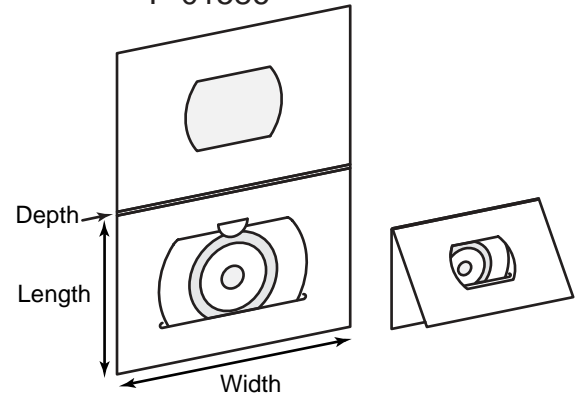

Product Type: Mini CD Holders

Die # Length x Width x Depth Description

Die #	Length x Width x Depth	Description
P-01317	5 x 3-1/2	Mini CD holder with pocket holds 1 mini CD; 0431
P-01108	5-1/16 x 3-1/2	Mini CD holder with pocket holds 1 mini CD; 0518, B-006JF
P-01585	3-3/8 x 2-3/8	Mini CD Sleeve with thumb notch; 0523
0263	4-13/16 x 4-1/4 x 1/8	Mini CD holder with "S" curves, left and right pocket options, business card slots and wrap around tuck flap
P-01110	3-1/2 x 5 x 3/16	Book style mini CD holder with "S" curves; 0258, B-008-JF
P-01109	3-1/16 x 4-9/16 x 1/8	Mini CD holder with pocket on right; reinforced panel on left with business card slots; 0261, B-007-JF
P-01111	2-13/16 x 3-7/16 x 1/8	Mini CD holder with pocket on right; angle pocket on left and wrap around tuck flap; 0558, B-009-JF
0241	5-13/16 x 5-13/16 x 3/16	Wallet style mini CD holder with business card slots

P-02574 & P-01530

MCD-5

P-01586

Product Type: Mini CD Holders

Die # Length x Width x Depth Description

Die #	Length x Width x Depth	Description
P-02574	3-3/8 x 2-1/2	Mini CD sleeve with finger notches; holds 40MB mini CD 0248
P-01530	3-3/8 x 2-5/8	Mini CD sleeve with finger notches; 0342, B-653-JF
P-01675	3-3/16 x 2-7/16	Mini CD sleeve with finger notches; 0240, B-768-JF
P-01918	3-5/16 x 2-11/16	Mini CD sleeve with finger notches; 0335, 0615, B-773
P-01083	3-3/16 x 2-13/16	Mini CD sleeve with finger notches; 0394
P-01115	5-1/8 x 5 x 1/8	Mini CD holder; B-013-JF
0239	3-1/2 x 5 x 3/16	Mini CD holder
P-01586	6 x 6 x 1/8	Mini CD holder with window; 0341, B-142
P-01193	5-3/16 x 5-1/16 x 1/4	Mini CD and regular sized CD holder; B-068-JF
P-01406	3-1/2 x 5 x 3/16	Mini CD holder with business card slots; 0324, B-139-JF
P-01141	3-1/2 x 5	Mini CD sleeve with fold over flap; B-138