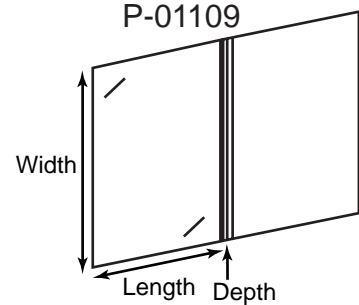

MCD-4

P-01317 & P-01108

P-01585

P-01110

Die# 0263

P-01109

P-01111

Die# 0241

Product Type: Mini CD Holders

Die #   Length x Width x Depth   Description

Die #	Length x Width x Depth	Description
P-01317	5 x 3-1/2	Mini CD holder with pocket holds 1 mini CD; 0431
P-01108	5-1/16 x 3-1/2	Mini CD holder with pocket holds 1 mini CD; 0518, B-006JF
P-01585	3-3/8 x 2-3/8	Mini CD Sleeve with thumb notch; 0523
0263	4-13/16 x 4-1/4 x 1/8	Mini CD holder with "S" curves, left and right pocket options, business card slots and wrap around tuck flap
P-01110	3-1/2 x 5 x 3/16	Book style mini CD holder with "S" curves; 0258, B-008-JF
P-01109	3-1/16 x 4-9/16 x 1/8	Mini CD holder with pocket on right; reinforced panel on left with business card slots; 0261, B-007-JF
P-01111	2-13/16 x 3-7/16 x 1/8	Mini CD holder with pocket on right; angle pocket on left and wrap around tuck flap; 0558, B-009-JF
0241	5-13/16 x 5-13/16 x 3/16	Wallet style mini CD holder with business card slots