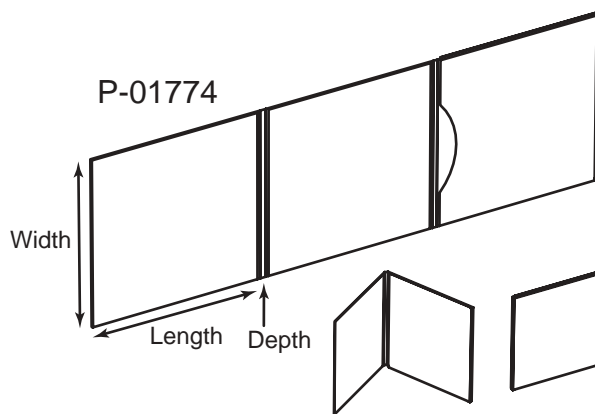

P-01774

Product Type: Mini CD Mailer's and Holder

Die #   Length x Width x Depth   Description

P-01663	5-1/4 x 8-1/2	Mini CD mailer with 3-1/2" slit; 0549
P-01674	3 x 4-1/2 x 1/8	Mini CD sleeve with business card slits; 0762, B-596-JF
P-01734	4 x 4 x 1/8	Four panel with a slit for a mini CD; 0565
P-01781	4 x 6 x 1/8	Mini CD wallet with window; 0580
P-01774	3-3/4 x 3-3/4 x 1/8	Three panel mini CD mailer; 0577