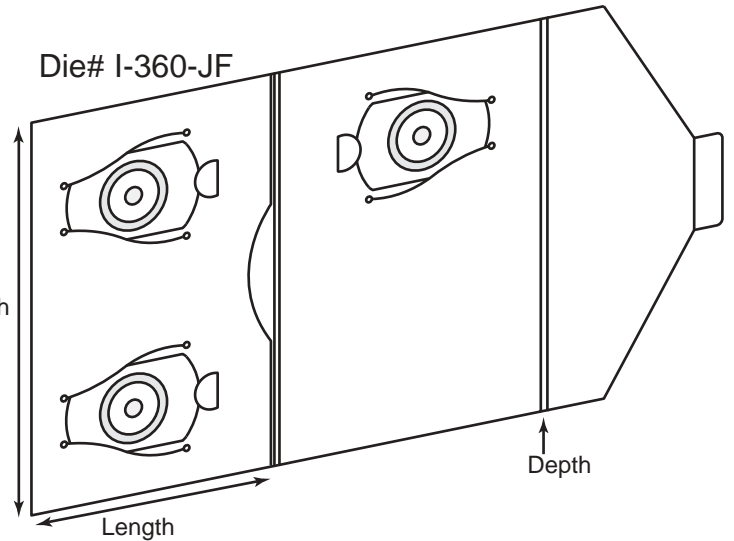

MCD-2

MINI CD

P-01962 & Die# 0251

Die# I-360-JF

P-02249

P-01258

Product Type: Mini CD Holders

Die #	Length x Width x Depth	Description
I-323	8-1/2 x 6	Blister card holds 1 mini CD holder --use with die I-322
P-01142	3-15/16 x 5-1/4 x 1/8	Mini CD Wallet with 1/2" shorter flap; 0405
P-01806	3-1/2 x 5 x 3/16	Wallet style mini CD holder with 3-3/4" slit; 0270, B-674
P-01962	3 x 4-1/2	Wallet style mini CD holder; I-420-JF, 0244
0251	3-1/2 x 5	Wallet style mini CD holder
I-360-JF	5-5/8 x 8-9/16 x 1/8	Mailer with literature pocket holds 3 mini CDs
P-02249	5-3/4 x 5-3/4 x 3/16	Holds single mini CD in plastic sleeve; 0309, I-411-JF
P-01258	5-3/4 x 5-3/4 x 3/16	Single mini CD holder; B-100-JF

Product Type: Mini CD Holders

Die #	Length x Width x Depth	Description
0290	8-9/16 x 5-5/8 x 1/8	Single mini CD mailer with literature pocket on left panel and wrap around tuck flap
P-01389	5-5/8 x 4-15/16 x 5/16	Expanding picture card & mini CD holder; B-428
P-01418	3-1/2 x 5 x 3/16	Wallet with perforated business reply card 3-7/16" x 4-15/16"; 0460, B-661
P-01106	5-1/8 x 5 x 1/8	Mini CD holder with "S" curves; 0368, B-003-JF, B-692
P-01107	5-3/4 x 4-1/4	Mini CD card; B-005-JF
P-01073	2-11/16 x 3-9/16	Mini CD envelope; 0391, B-004-JF
0238	5-1/4 x 5-1/4	Wallet style mini CD holder with business card slots; rubber dot holds mini CD