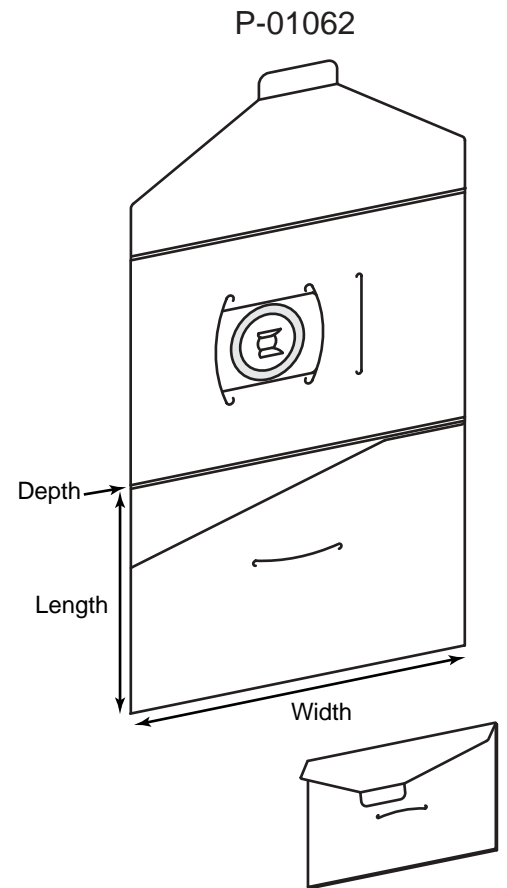

Die# 0337
& 0358

Die# 0369

Die# B-269-JF

Die# B-272-JF

P-01018

P-01043

Product Type: Mini CD Holders

Die #	Length x Width x Depth	Description
0337	4 x 5-1/4 x 1/16	Mini CD holder; 0358
0369	5-1/16 x 5 x 1/8	Mini CD holder with reinforced panel
B-269-JF	5-3/4 x 5-3/4 x 3/16	Mini CD holder with window holds hexagonal shaped CD
B-272-JF	5 x 3-1/2 x 1/8	Mini CD mailer with tuck flap
P-01018	5-1/16 x 3-1/2 x 3/16	4 panel mini CD holder; B-301-JF
P-01043	4 x 4-1/16	Mini CD mailer with wrap around tuck flap; B-315-JF

MCD-8

MINI CD

Product Type: Mini CD Mailer's and Holder

Die # Length x Width x Depth Description

Die #	Length x Width x Depth	Description
P-01096	5-1/4 x 4 x 1/8	Folded mini CD mailer with wrap around tuck flap; 0398
P-01432	5-1/4 x 4 x 1/8	Mini CD mailer has slit for mini CD and outer panel that tucks for mailing; 0466
P-01103	5 x 5 x 1/8	Mini CD zip strip mailer; 0399
P-01062	5-1/8 x 8-9/16 x 1/8	Standard mini CD mailer with diagonal pocket and wrap around tuck flap- alternative option to hold shaped CD of 4-1/8" in width; B-329-JF
P-01069	5-3/4 x 5-3/4	Single mini CD holder with detachable business reply card; 0390