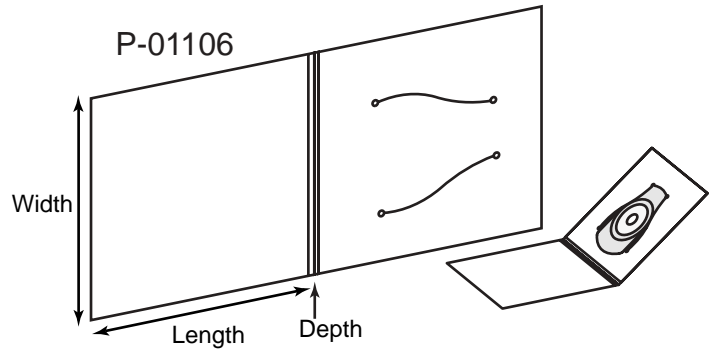

MCD-2

MINI CD

P-01962 & Die# 0251

Die# I-360-JF

P-02249

P-01258

Product Type: Mini CD Holders

Die #	Length x Width x Depth	Description
I-323	8-1/2 x 6	Blister card holds 1 mini CD holder --use with die I-322
P-01142	3-15/16 x 5-1/4 x 1/8	Mini CD Wallet with 1/2" shorter flap; 0405
P-01806	3-1/2 x 5 x 3/16	Wallet style mini CD holder with 3-3/4" slit; 0270, B-674
P-01962	3 x 4-1/2	Wallet style mini CD holder; I-420-JF, 0244
0251	3-1/2 x 5	Wallet style mini CD holder
I-360-JF	5-5/8 x 8-9/16 x 1/8	Mailer with literature pocket holds 3 mini CDs
P-02249	5-3/4 x 5-3/4 x 3/16	Holds single mini CD in plastic sleeve; 0309, I-411-JF
P-01258	5-3/4 x 5-3/4 x 3/16	Single mini CD holder; B-100-JF

Product Type: Mini CD Holders

Die #	Length x Width x Depth	Description
0290	8-9/16 x 5-5/8 x 1/8	Single mini CD mailer with literature pocket on left panel and wrap around tuck flap
P-01389	5-5/8 x 4-15/16 x 5/16	Expanding picture card & mini CD holder; B-428
P-01418	3-1/2 x 5 x 3/16	Wallet with perforated business reply card 3-7/16" x 4-15/16"; 0460, B-661
P-01106	5-1/8 x 5 x 1/8	Mini CD holder with "S" curves; 0368, B-003-JF, B-692
P-01107	5-3/4 x 4-1/4	Mini CD card; B-005-JF
P-01073	2-11/16 x 3-9/16	Mini CD envelope; 0391, B-004-JF
0238	5-1/4 x 5-1/4	Wallet style mini CD holder with business card slots; rubber dot holds mini CD