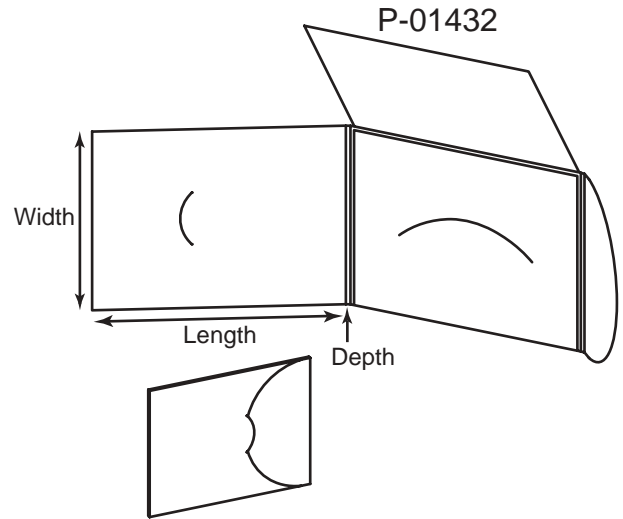

Die# 0337
& 0358

Die# 0369

Die# B-269-JF

Die# B-272-JF

P-01018

P-01043

Product Type: Mini CD Holders

Die #	Length x Width x Depth	Description
0337	4 x 5-1/4 x 1/16	Mini CD holder; 0358
0369	5-1/16 x 5 x 1/8	Mini CD holder with reinforced panel
B-269-JF	5-3/4 x 5-3/4 x 3/16	Mini CD holder with window holds hexagonal shaped CD
B-272-JF	5 x 3-1/2 x 1/8	Mini CD mailer with tuck flap
P-01018	5-1/16 x 3-1/2 x 3/16	4 panel mini CD holder; B-301-JF
P-01043	4 x 4-1/16	Mini CD mailer with wrap around tuck flap; B-315-JF

MCD-8

MINI CD

Product Type: Mini CD Mailer's and Holder

Die # Length x Width x Depth Description

Die #	Length x Width x Depth	Description
P-01096	5-1/4 x 4 x 1/8	Folded mini CD mailer with wrap around tuck flap; 0398
P-01432	5-1/4 x 4 x 1/8	Mini CD mailer has slit for mini CD and outer panel that tucks for mailing; 0466
P-01103	5 x 5 x 1/8	Mini CD zip strip mailer; 0399
P-01062	5-1/8 x 8-9/16 x 1/8	Standard mini CD mailer with diagonal pocket and wrap around tuck flap- alternative option to hold shaped CD of 4-1/8" in width; B-329-JF
P-01069	5-3/4 x 5-3/4	Single mini CD holder with detachable business reply card; 0390