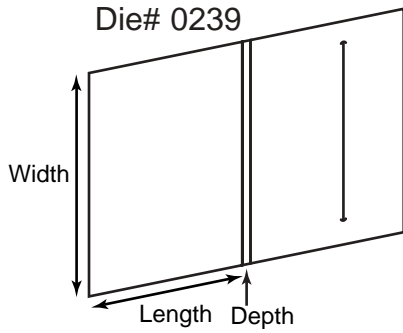

P-02574 & P-01530

MCD-5