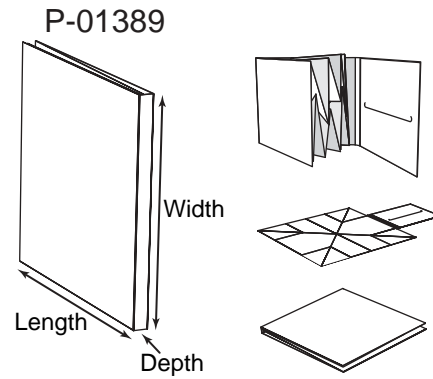

MCD-2

MINI CD

P-01962 & Die# 0251

Die# I-360-JF

P-02249

P-01258

Product Type: Mini CD Holders

Die #	Length x Width x Depth	Description
I-323	8-1/2 x 6	Blister card holds 1 mini CD holder --use with die I-322
P-01142	3-15/16 x 5-1/4 x 1/8	Mini CD Wallet with 1/2" shorter flap; 0405
P-01806	3-1/2 x 5 x 3/16	Wallet style mini CD holder with 3-3/4" slit; 0270, B-674
P-01962	3 x 4-1/2	Wallet style mini CD holder; I-420-JF, 0244
0251	3-1/2 x 5	Wallet style mini CD holder
I-360-JF	5-5/8 x 8-9/16 x 1/8	Mailer with literature pocket holds 3 mini CDs
P-02249	5-3/4 x 5-3/4 x 3/16	Holds single mini CD in plastic sleeve; 0309, I-411-JF
P-01258	5-3/4 x 5-3/4 x 3/16	Single mini CD holder; B-100-JF

Product Type: Mini CD Holders

Die #	Length x Width x Depth	Description
0290	8-9/16 x 5-5/8 x 1/8	Single mini CD mailer with literature pocket on left panel and wrap around tuck flap
P-01389	5-5/8 x 4-15/16 x 5/16	Expanding picture card & mini CD holder; B-428
P-01418	3-1/2 x 5 x 3/16	Wallet with perforated business reply card 3-7/16" x 4-15/16"; 0460, B-661
P-01106	5-1/8 x 5 x 1/8	Mini CD holder with "S" curves; 0368, B-003-JF, B-692
P-01107	5-3/4 x 4-1/4	Mini CD card; B-005-JF
P-01073	2-11/16 x 3-9/16	Mini CD envelope; 0391, B-004-JF
0238	5-1/4 x 5-1/4	Wallet style mini CD holder with business card slots; rubber dot holds mini CD