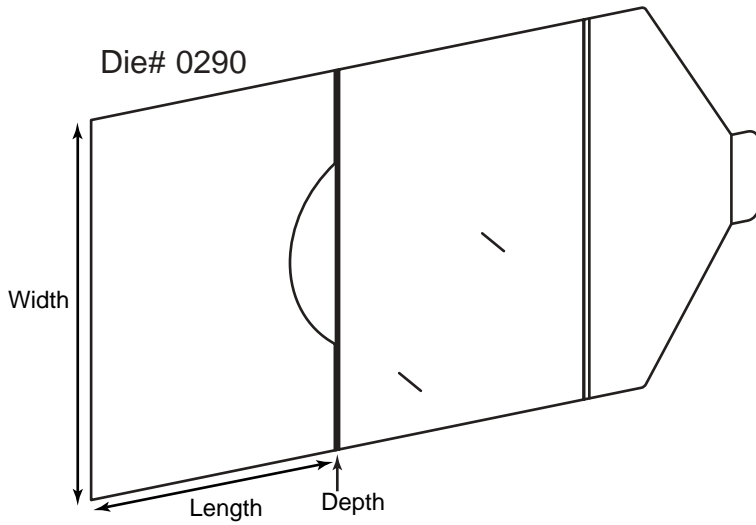

MCD-2

MINI CD

P-01962 & Die# 0251

Die# I-360-JF

P-02249

P-01258

Product Type: Mini CD Holders

Die #	Length x Width x Depth	Description
I-323	8-1/2 x 6	Blister card holds 1 mini CD holder --use with die I-322
P-01142	3-15/16 x 5-1/4 x 1/8	Mini CD Wallet with 1/2" shorter flap; 0405
P-01806	3-1/2 x 5 x 3/16	Wallet style mini CD holder with 3-3/4" slit; 0270, B-674
P-01962	3 x 4-1/2	Wallet style mini CD holder; I-420-JF, 0244
0251	3-1/2 x 5	Wallet style mini CD holder
I-360-JF	5-5/8 x 8-9/16 x 1/8	Mailer with literature pocket holds 3 mini CDs
P-02249	5-3/4 x 5-3/4 x 3/16	Holds single mini CD in plastic sleeve; 0309, I-411-JF
P-01258	5-3/4 x 5-3/4 x 3/16	Single mini CD holder; B-100-JF

Product Type: Mini CD Holders

Die #	Length x Width x Depth	Description
0290	8-9/16 x 5-5/8 x 1/8	Single mini CD mailer with literature pocket on left panel and wrap around tuck flap
P-01389	5-5/8 x 4-15/16 x 5/16	Expanding picture card & mini CD holder; B-428
P-01418	3-1/2 x 5 x 3/16	Wallet with perforated business reply card 3-7/16" x 4-15/16"; 0460, B-661
P-01106	5-1/8 x 5 x 1/8	Mini CD holder with "S" curves; 0368, B-003-JF, B-692
P-01107	5-3/4 x 4-1/4	Mini CD card; B-005-JF
P-01073	2-11/16 x 3-9/16	Mini CD envelope; 0391, B-004-JF
0238	5-1/4 x 5-1/4	Wallet style mini CD holder with business card slots; rubber dot holds mini CD