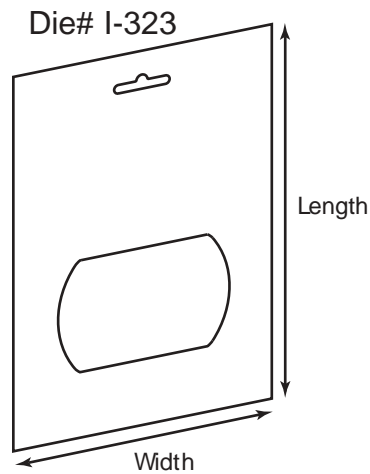

MCD-2

MINI CD