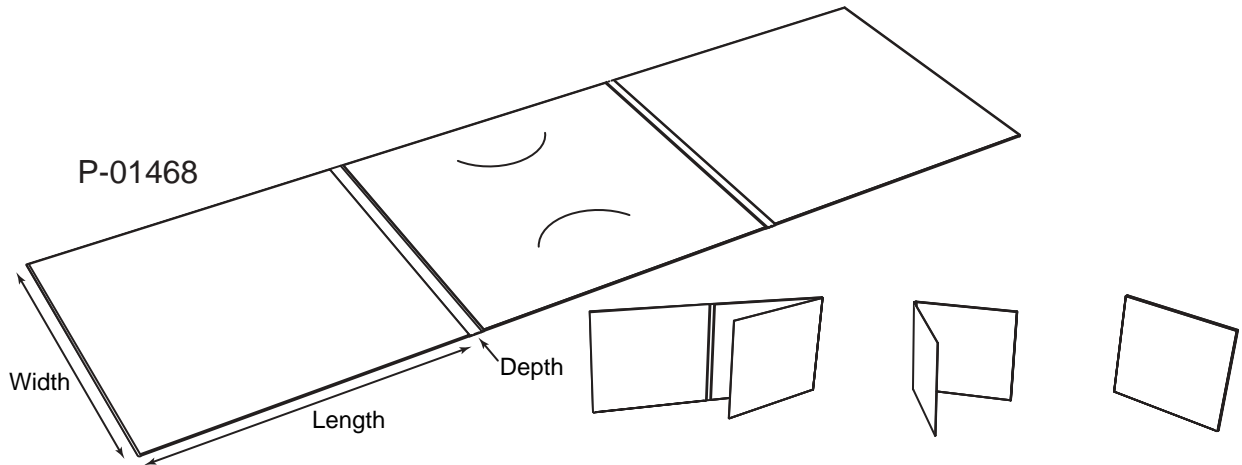

MCD-8

MINI CD

Product Type: Mini CD Mailer's and Holder

Die # Length x Width x Depth Description

Die #	Length x Width x Depth	Description
P-01096	5-1/4 x 4 x 1/8	Folded mini CD mailer with wrap around tuck flap; 0398
P-01432	5-1/4 x 4 x 1/8	Mini CD mailer has slit for mini CD and outer panel that tucks for mailing; 0466
P-01103	5 x 5 x 1/8	Mini CD zip strip mailer; 0399
P-01062	5-1/8 x 8-9/16 x 1/8	Standard mini CD mailer with diagonal pocket and wrap around tuck flap- alternative option to hold shaped CD of 4-1/8" in width; B-329-JF
P-01069	5-3/4 x 5-3/4	Single mini CD holder with detachable business reply card; 0390