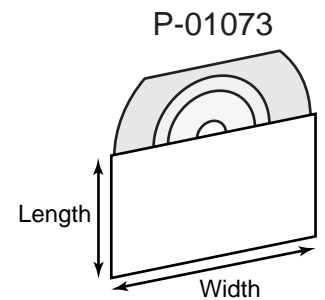

MCD-2

MINI CD

P-01962 & Die# 0251

Die# I-360-JF

P-02249

P-01258

Product Type: Mini CD Holders

Die #	Length x Width x Depth	Description
I-323	8-1/2 x 6	Blister card holds 1 mini CD holder --use with die I-322
P-01142	3-15/16 x 5-1/4 x 1/8	Mini CD Wallet with 1/2" shorter flap; 0405
P-01806	3-1/2 x 5 x 3/16	Wallet style mini CD holder with 3-3/4" slit; 0270, B-674
P-01962	3 x 4-1/2	Wallet style mini CD holder; I-420-JF, 0244
0251	3-1/2 x 5	Wallet style mini CD holder
I-360-JF	5-5/8 x 8-9/16 x 1/8	Mailer with literature pocket holds 3 mini CDs
P-02249	5-3/4 x 5-3/4 x 3/16	Holds single mini CD in plastic sleeve; 0309, I-411-JF
P-01258	5-3/4 x 5-3/4 x 3/16	Single mini CD holder; B-100-JF

Product Type: Mini CD Holders

Die #	Length x Width x Depth	Description
0290	8-9/16 x 5-5/8 x 1/8	Single mini CD mailer with literature pocket on left panel and wrap around tuck flap
P-01389	5-5/8 x 4-15/16 x 5/16	Expanding picture card & mini CD holder; B-428
P-01418	3-1/2 x 5 x 3/16	Wallet with perforated business reply card 3-7/16" x 4-15/16"; 0460, B-661
P-01106	5-1/8 x 5 x 1/8	Mini CD holder with "S" curves; 0368, B-003-JF, B-692
P-01107	5-3/4 x 4-1/4	Mini CD card; B-005-JF
P-01073	2-11/16 x 3-9/16	Mini CD envelope; 0391, B-004-JF
0238	5-1/4 x 5-1/4	Wallet style mini CD holder with business card slots; rubber dot holds mini CD