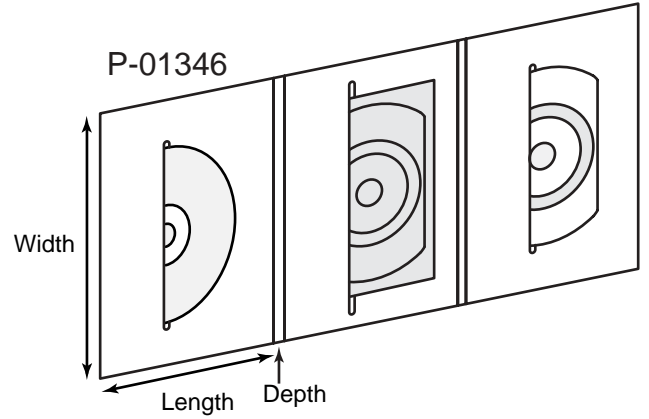

Die# B-177-JF & 0253