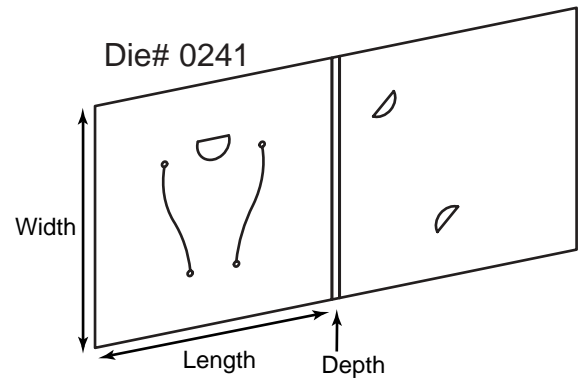

Product Type: Mini CD Holders

Die #	Length x Width x Depth	Description
0290	8-9/16 x 5-5/8 x 1/8	Single mini CD mailer with literature pocket on left panel and wrap around tuck flap
P-01389	5-5/8 x 4-15/16 x 5/16	Expanding picture card & mini CD holder; B-428
P-01418	3-1/2 x 5 x 3/16	Wallet with perforated business reply card 3-7/16" x 4-15/16"; 0460, B-661
P-01106	5-1/8 x 5 x 1/8	Mini CD holder with "S" curves; 0368, B-003-JF, B-692
P-01107	5-3/4 x 4-1/4	Mini CD card; B-005-JF
P-01073	2-11/16 x 3-9/16	Mini CD envelope; 0391, B-004-JF
0238	5-1/4 x 5-1/4	Wallet style mini CD holder with business card slots; rubber dot holds mini CD

Product Type: Mini CD Holders

Die # Length x Width x Depth Description

Die #	Length x Width x Depth	Description
P-01317	5 x 3-1/2	Mini CD holder with pocket holds 1 mini CD; 0431
P-01108	5-1/16 x 3-1/2	Mini CD holder with pocket holds 1 mini CD; 0518, B-006JF
P-01585	3-3/8 x 2-3/8	Mini CD Sleeve with thumb notch; 0523
0263	4-13/16 x 4-1/4 x 1/8	Mini CD holder with "S" curves, left and right pocket options, business card slots and wrap around tuck flap
P-01110	3-1/2 x 5 x 3/16	Book style mini CD holder with "S" curves; 0258, B-008-JF
P-01109	3-1/16 x 4-9/16 x 1/8	Mini CD holder with pocket on right; reinforced panel on left with business card slots; 0261, B-007-JF
P-01111	2-13/16 x 3-7/16 x 1/8	Mini CD holder with pocket on right; angle pocket on left and wrap around tuck flap; 0558, B-009-JF
0241	5-13/16 x 5-13/16 x 3/16	Wallet style mini CD holder with business card slots