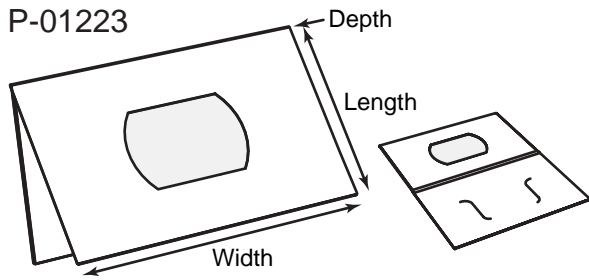

MCD-8

MINI CD

Product Type: Mini CD Mailer's and Holder

Die # Length x Width x Depth Description

Die #	Length x Width x Depth	Description
P-01096	5-1/4 x 4 x 1/8	Folded mini CD mailer with wrap around tuck flap; 0398
P-01432	5-1/4 x 4 x 1/8	Mini CD mailer has slit for mini CD and outer panel that tucks for mailing; 0466
P-01103	5 x 5 x 1/8	Mini CD zip strip mailer; 0399
P-01062	5-1/8 x 8-9/16 x 1/8	Standard mini CD mailer with diagonal pocket and wrap around tuck flap- alternative option to hold shaped CD of 4-1/8" in width; B-329-JF
P-01069	5-3/4 x 5-3/4	Single mini CD holder with detachable business reply card; 0390