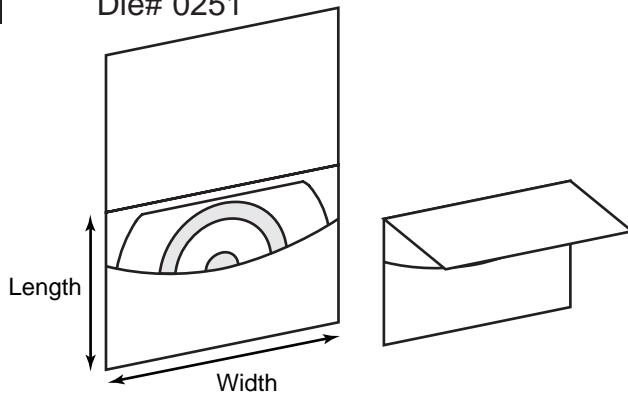

P-01962 & Die# 0251