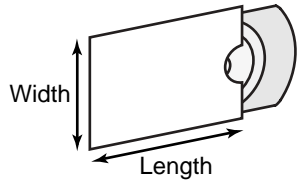

P-02574 & P-01530

MCD-5