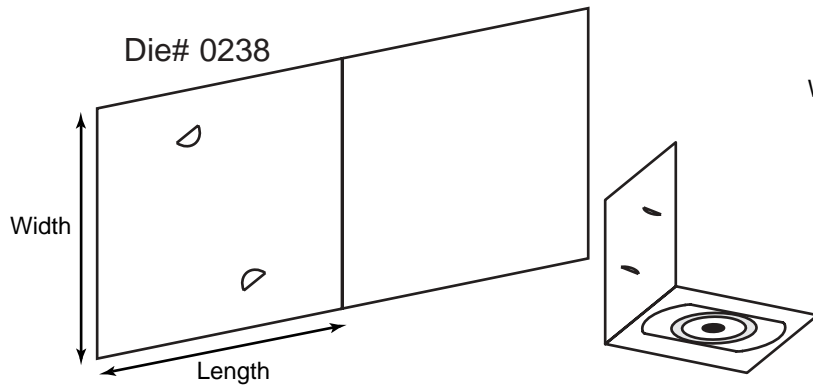

MCD-2

MINI CD

P-01962 & Die# 0251

Die# I-360-JF

P-02249

P-01258

Product Type: Mini CD Holders

Die #	Length x Width x Depth	Description
I-323	8-1/2 x 6	Blister card holds 1 mini CD holder --use with die I-322
P-01142	3-15/16 x 5-1/4 x 1/8	Mini CD Wallet with 1/2" shorter flap; 0405
P-01806	3-1/2 x 5 x 3/16	Wallet style mini CD holder with 3-3/4" slit; 0270, B-674
P-01962	3 x 4-1/2	Wallet style mini CD holder; I-420-JF, 0244
0251	3-1/2 x 5	Wallet style mini CD holder
I-360-JF	5-5/8 x 8-9/16 x 1/8	Mailer with literature pocket holds 3 mini CDs
P-02249	5-3/4 x 5-3/4 x 3/16	Holds single mini CD in plastic sleeve; 0309, I-411-JF
P-01258	5-3/4 x 5-3/4 x 3/16	Single mini CD holder; B-100-JF

Product Type: Mini CD Holders

Die #	Length x Width x Depth	Description
0290	8-9/16 x 5-5/8 x 1/8	Single mini CD mailer with literature pocket on left panel and wrap around tuck flap
P-01389	5-5/8 x 4-15/16 x 5/16	Expanding picture card & mini CD holder; B-428
P-01418	3-1/2 x 5 x 3/16	Wallet with perforated business reply card 3-7/16" x 4-15/16"; 0460, B-661
P-01106	5-1/8 x 5 x 1/8	Mini CD holder with "S" curves; 0368, B-003-JF, B-692
P-01107	5-3/4 x 4-1/4	Mini CD card; B-005-JF
P-01073	2-11/16 x 3-9/16	Mini CD envelope; 0391, B-004-JF
0238	5-1/4 x 5-1/4	Wallet style mini CD holder with business card slots; rubber dot holds mini CD