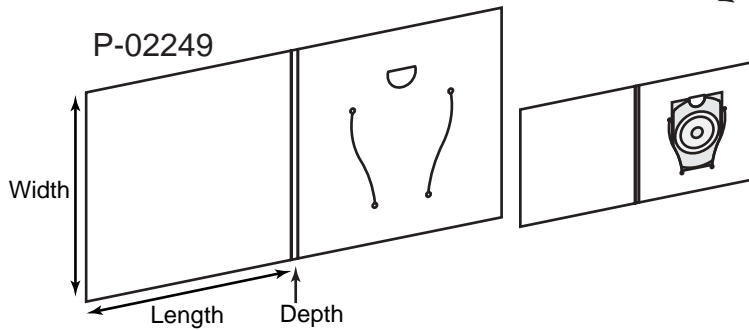

MCD-2

MINI CD

P-01962 & Die# 0251

Die# I-360-JF

P-02249

P-01258

Product Type: Mini CD Holders

Die #	Length x Width x Depth	Description
I-323	8-1/2 x 6	Blister card holds 1 mini CD holder --use with die I-322
P-01142	3-15/16 x 5-1/4 x 1/8	Mini CD Wallet with 1/2" shorter flap; 0405
P-01806	3-1/2 x 5 x 3/16	Wallet style mini CD holder with 3-3/4" slit; 0270, B-674
P-01962	3 x 4-1/2	Wallet style mini CD holder; I-420-JF, 0244
0251	3-1/2 x 5	Wallet style mini CD holder
I-360-JF	5-5/8 x 8-9/16 x 1/8	Mailer with literature pocket holds 3 mini CDs
P-02249	5-3/4 x 5-3/4 x 3/16	Holds single mini CD in plastic sleeve; 0309, I-411-JF
P-01258	5-3/4 x 5-3/4 x 3/16	Single mini CD holder; B-100-JF

Product Type: Mini CD Holders

Die #	Length x Width x Depth	Description
0290	8-9/16 x 5-5/8 x 1/8	Single mini CD mailer with literature pocket on left panel and wrap around tuck flap
P-01389	5-5/8 x 4-15/16 x 5/16	Expanding picture card & mini CD holder; B-428
P-01418	3-1/2 x 5 x 3/16	Wallet with perforated business reply card 3-7/16" x 4-15/16"; 0460, B-661
P-01106	5-1/8 x 5 x 1/8	Mini CD holder with "S" curves; 0368, B-003-JF, B-692
P-01107	5-3/4 x 4-1/4	Mini CD card; B-005-JF
P-01073	2-11/16 x 3-9/16	Mini CD envelope; 0391, B-004-JF
0238	5-1/4 x 5-1/4	Wallet style mini CD holder with business card slots; rubber dot holds mini CD