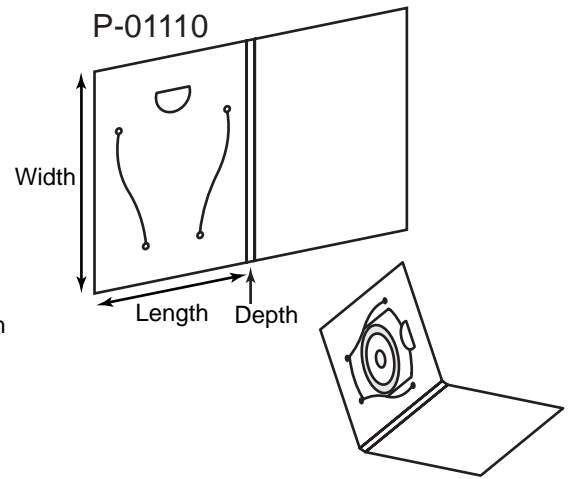

P-01585

P-01110