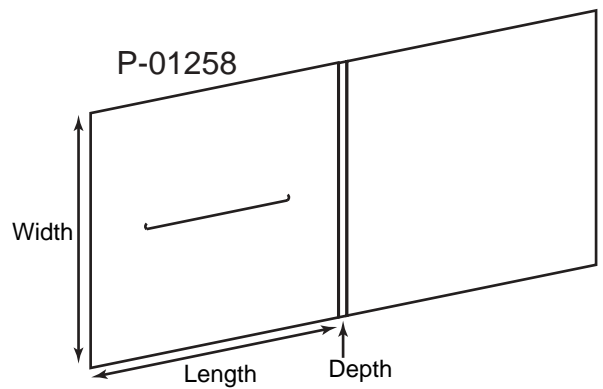

MCD-2

MINI CD

P-01962 & Die# 0251

Die# I-360-JF

P-02249

P-01258

Product Type: Mini CD Holders

Die #	Length x Width x Depth	Description
I-323	8-1/2 x 6	Blister card holds 1 mini CD holder --use with die I-322
P-01142	3-15/16 x 5-1/4 x 1/8	Mini CD Wallet with 1/2" shorter flap; 0405
P-01806	3-1/2 x 5 x 3/16	Wallet style mini CD holder with 3-3/4" slit; 0270, B-674
P-01962	3 x 4-1/2	Wallet style mini CD holder; I-420-JF, 0244
0251	3-1/2 x 5	Wallet style mini CD holder
I-360-JF	5-5/8 x 8-9/16 x 1/8	Mailer with literature pocket holds 3 mini CDs
P-02249	5-3/4 x 5-3/4 x 3/16	Holds single mini CD in plastic sleeve; 0309, I-411-JF
P-01258	5-3/4 x 5-3/4 x 3/16	Single mini CD holder; B-100-JF

Product Type: Mini CD Holders

Die #	Length x Width x Depth	Description
0290	8-9/16 x 5-5/8 x 1/8	Single mini CD mailer with literature pocket on left panel and wrap around tuck flap
P-01389	5-5/8 x 4-15/16 x 5/16	Expanding picture card & mini CD holder; B-428
P-01418	3-1/2 x 5 x 3/16	Wallet with perforated business reply card 3-7/16" x 4-15/16"; 0460, B-661
P-01106	5-1/8 x 5 x 1/8	Mini CD holder with "S" curves; 0368, B-003-JF, B-692
P-01107	5-3/4 x 4-1/4	Mini CD card; B-005-JF
P-01073	2-11/16 x 3-9/16	Mini CD envelope; 0391, B-004-JF
0238	5-1/4 x 5-1/4	Wallet style mini CD holder with business card slots; rubber dot holds mini CD