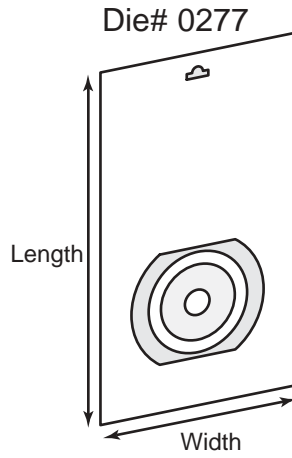

MCD-6

Die# B-177-JF & 0253

Product Type: Mini CD Holders

Die #   Length x Width x Depth   Description

Die #	Length x Width x Depth	Description
P-01328	3-1/2 x 5	Mini CD holder with vertical CD slot; 0278
0277	8 x 4-1/2	Mini CD hanger
P-02245	5-3/4 x 5-3/4 x 1/8	Book style mini CD holder with "S" curves and business card slots; 0302, I-169-JF
0301	2-7/8 x 3-5/16 x 1/8	Mini CD holder with thumb slot
P-01346	4 x 6 x 1/4	3 panel mini CD mailer holds 3 mini CDs; B-126
B-177-JF	2-1/2 x 3-3/16 x 1/16	Mini CD sleeve
0253	2-1/2 x 3-3/16 x 1/16	Mini CD sleeve
P-01500	3-1/2 x 5	Mini CD holder with single mini CD pocket, reinforced panel and business card slots; 0318, B-486-JF
P-01549	3-1/2 x 5 x 3/16	Mini CD Wallet with BC-5 slits; 0502, B-252-JF
P-01005	3-5/16 x 2-13/16	Mini CD Sleeve; 0371