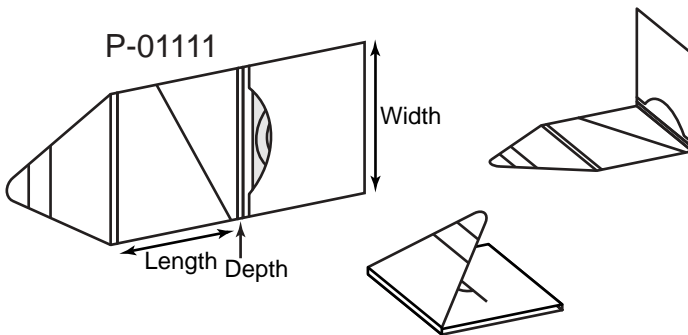

MCD-4

P-01317 & P-01108

P-01585

P-01110

Die# 0263

P-01109

P-01111

Die# 0241

Product Type: Mini CD Holders

Die #   Length x Width x Depth   Description

Die #	Length x Width x Depth	Description
P-01317	5 x 3-1/2	Mini CD holder with pocket holds 1 mini CD; 0431
P-01108	5-1/16 x 3-1/2	Mini CD holder with pocket holds 1 mini CD; 0518, B-006JF
P-01585	3-3/8 x 2-3/8	Mini CD Sleeve with thumb notch; 0523
0263	4-13/16 x 4-1/4 x 1/8	Mini CD holder with "S" curves, left and right pocket options, business card slots and wrap around tuck flap
P-01110	3-1/2 x 5 x 3/16	Book style mini CD holder with "S" curves; 0258, B-008-JF
P-01109	3-1/16 x 4-9/16 x 1/8	Mini CD holder with pocket on right; reinforced panel on left with business card slots; 0261, B-007-JF
P-01111	2-13/16 x 3-7/16 x 1/8	Mini CD holder with pocket on right; angle pocket on left and wrap around tuck flap; 0558, B-009-JF
0241	5-13/16 x 5-13/16 x 3/16	Wallet style mini CD holder with business card slots