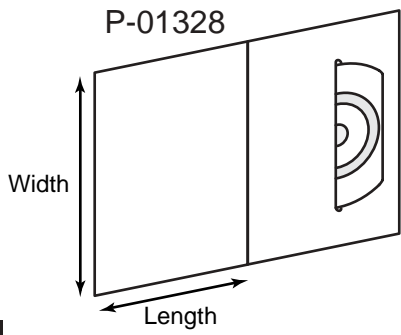

MCD-6

Die# B-177-JF & 0253

Product Type: Mini CD Holders

Die #   Length x Width x Depth   Description

Die #	Length x Width x Depth	Description
P-01328	3-1/2 x 5	Mini CD holder with vertical CD slot; 0278
0277	8 x 4-1/2	Mini CD hanger
P-02245	5-3/4 x 5-3/4 x 1/8	Book style mini CD holder with "S" curves and business card slots; 0302, I-169-JF
0301	2-7/8 x 3-5/16 x 1/8	Mini CD holder with thumb slot
P-01346	4 x 6 x 1/4	3 panel mini CD mailer holds 3 mini CDs; B-126
B-177-JF	2-1/2 x 3-3/16 x 1/16	Mini CD sleeve
0253	2-1/2 x 3-3/16 x 1/16	Mini CD sleeve
P-01500	3-1/2 x 5	Mini CD holder with single mini CD pocket, reinforced panel and business card slots; 0318, B-486-JF
P-01549	3-1/2 x 5 x 3/16	Mini CD Wallet with BC-5 slits; 0502, B-252-JF
P-01005	3-5/16 x 2-13/16	Mini CD Sleeve; 0371