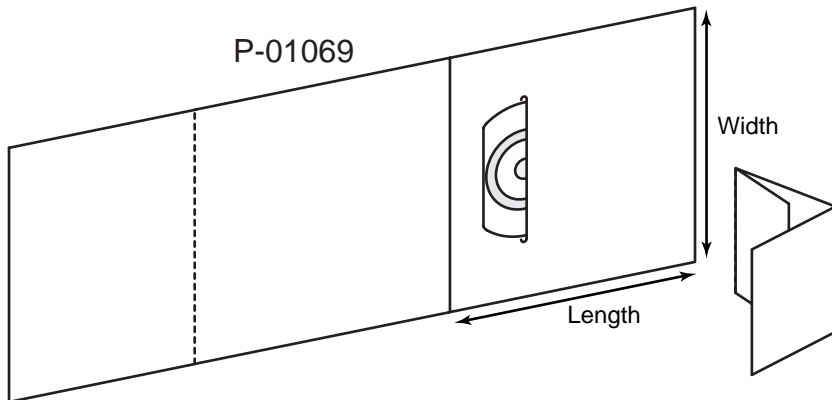

MCD-8

MINI CD

Product Type: Mini CD Mailer's and Holder

Die #   Length x Width x Depth   Description

Die #	Length x Width x Depth	Description
P-01096	5-1/4 x 4 x 1/8	Folded mini CD mailer with wrap around tuck flap; 0398
P-01432	5-1/4 x 4 x 1/8	Mini CD mailer has slit for mini CD and outer panel that tucks for mailing; 0466
P-01103	5 x 5 x 1/8	Mini CD zip strip mailer; 0399
P-01062	5-1/8 x 8-9/16 x 1/8	Standard mini CD mailer with diagonal pocket and wrap around tuck flap- alternative option to hold shaped CD of 4-1/8" in width; B-329-JF
P-01069	5-3/4 x 5-3/4	Single mini CD holder with detachable business reply card; 0390