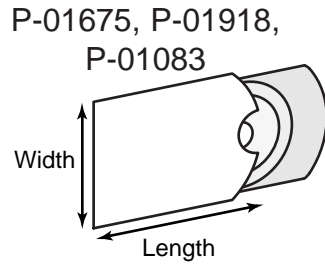

P-02574 & P-01530

MCD-5