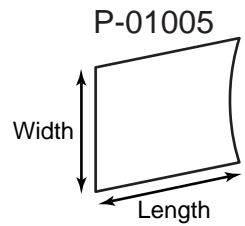

Die# B-177-JF & 0253