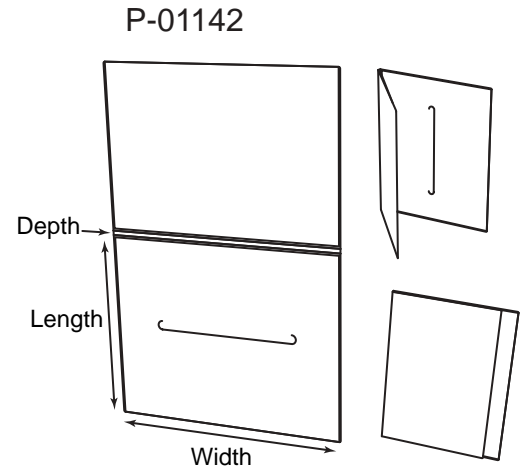

MCD-2

MINI CD