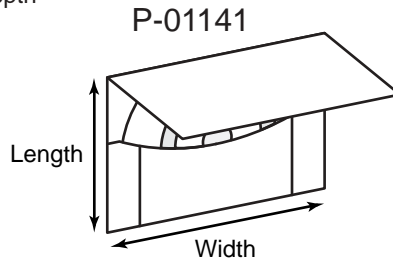

Product Type: Mini CD Holders

Die # Length x Width x Depth Description

Die #	Length x Width x Depth	Description
P-01317	5 x 3-1/2	Mini CD holder with pocket holds 1 mini CD; 0431
P-01108	5-1/16 x 3-1/2	Mini CD holder with pocket holds 1 mini CD; 0518, B-006JF
P-01585	3-3/8 x 2-3/8	Mini CD Sleeve with thumb notch; 0523
0263	4-13/16 x 4-1/4 x 1/8	Mini CD holder with "S" curves, left and right pocket options, business card slots and wrap around tuck flap
P-01110	3-1/2 x 5 x 3/16	Book style mini CD holder with "S" curves; 0258, B-008-JF
P-01109	3-1/16 x 4-9/16 x 1/8	Mini CD holder with pocket on right; reinforced panel on left with business card slots; 0261, B-007-JF
P-01111	2-13/16 x 3-7/16 x 1/8	Mini CD holder with pocket on right; angle pocket on left and wrap around tuck flap; 0558, B-009-JF
0241	5-13/16 x 5-13/16 x 3/16	Wallet style mini CD holder with business card slots

P-02574 & P-01530

MCD-5

P-01586

Product Type: Mini CD Holders

Die # Length x Width x Depth Description

Die #	Length x Width x Depth	Description
P-02574	3-3/8 x 2-1/2	Mini CD sleeve with finger notches; holds 40MB mini CD 0248
P-01530	3-3/8 x 2-5/8	Mini CD sleeve with finger notches; 0342, B-653-JF
P-01675	3-3/16 x 2-7/16	Mini CD sleeve with finger notches; 0240, B-768-JF
P-01918	3-5/16 x 2-11/16	Mini CD sleeve with finger notches; 0335, 0615, B-773
P-01083	3-3/16 x 2-13/16	Mini CD sleeve with finger notches; 0394
P-01115	5-1/8 x 5 x 1/8	Mini CD holder; B-013-JF
0239	3-1/2 x 5 x 3/16	Mini CD holder
P-01586	6 x 6 x 1/8	Mini CD holder with window; 0341, B-142
P-01193	5-3/16 x 5-1/16 x 1/4	Mini CD and regular sized CD holder; B-068-JF
P-01406	3-1/2 x 5 x 3/16	Mini CD holder with business card slots; 0324, B-139-JF
P-01141	3-1/2 x 5	Mini CD sleeve with fold over flap; B-138