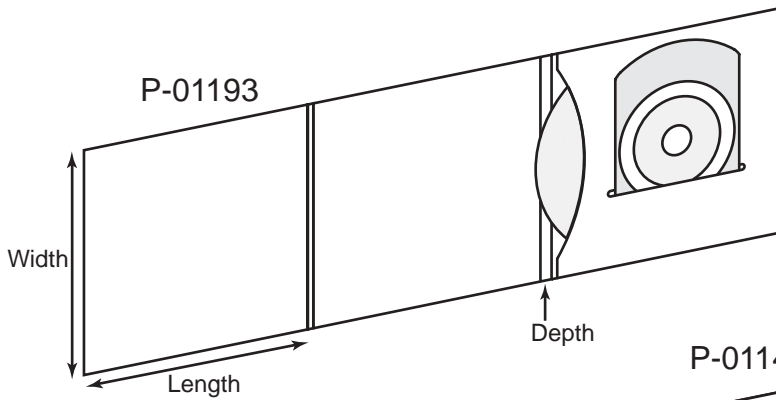

P-02574 & P-01530

MCD-5

P-01586

Product Type: Mini CD Holders

Die #   Length x Width x Depth   Description

Die #	Length x Width x Depth	Description
P-02574	3-3/8 x 2-1/2	Mini CD sleeve with finger notches; holds 40MB mini CD 0248
P-01530	3-3/8 x 2-5/8	Mini CD sleeve with finger notches; 0342, B-653-JF
P-01675	3-3/16 x 2-7/16	Mini CD sleeve with finger notches; 0240, B-768-JF
P-01918	3-5/16 x 2-11/16	Mini CD sleeve with finger notches; 0335, 0615, B-773
P-01083	3-3/16 x 2-13/16	Mini CD sleeve with finger notches; 0394
P-01115	5-1/8 x 5 x 1/8	Mini CD holder; B-013-JF
0239	3-1/2 x 5 x 3/16	Mini CD holder
P-01586	6 x 6 x 1/8	Mini CD holder with window; 0341, B-142
P-01193	5-3/16 x 5-1/16 x 1/4	Mini CD and regular sized CD holder; B-068-JF
P-01406	3-1/2 x 5 x 3/16	Mini CD holder with business card slots; 0324, B-139-JF
P-01141	3-1/2 x 5	Mini CD sleeve with fold over flap; B-138

MINI CD