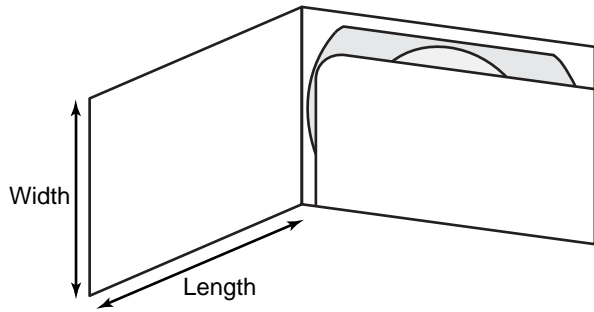

MCD-4

P-01317 & P-01108